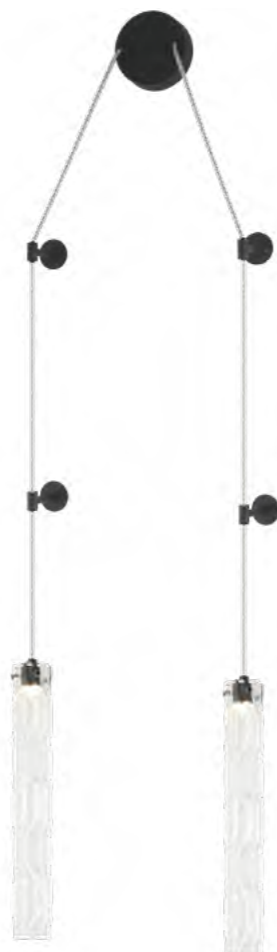

Q 1 x LED / 6W
L125 / W60 / H470

Led

Still

● Металл [черный]
● Стекло

2163/02/02WP

Q 2 x LED / 12W
D150 / H1500

2163/02/01P

Q 1 x LED / 6W
D60 / H1500